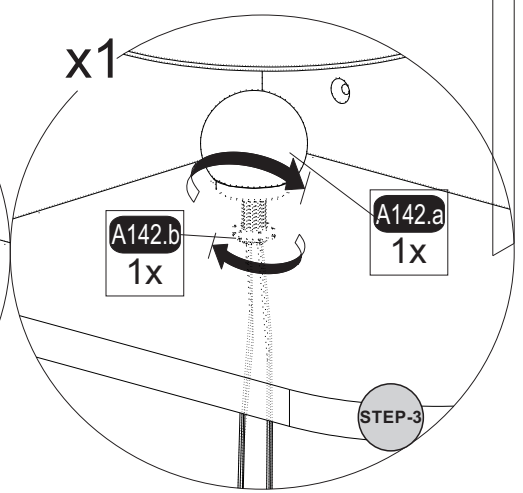

x1

11

12

VERSION 2

13

VERSION 2

VERSION 2

	<p>The amount of light changes when you press and hold</p>				
	<p>Color changes when you push and release</p>	<p>COLOUR1</p>	<p>COLOUR2</p>	<p>COLOUR3</p>	<p>ON/OFF</p>