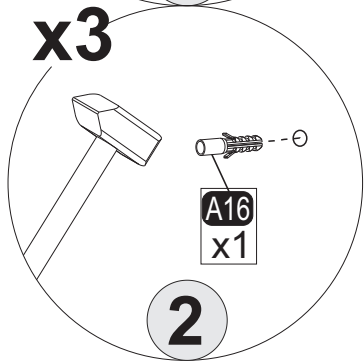

x1

11

12

VERSION 2

13

VERSION 2

VERSION 2

	<p>The amount of light changes when you press and hold</p>				
	<p>Color changes when you push and release</p>	<p>COLOUR1</p>	<p>COLOUR2</p>	<p>COLOUR3</p>	<p>ON/OFF</p>