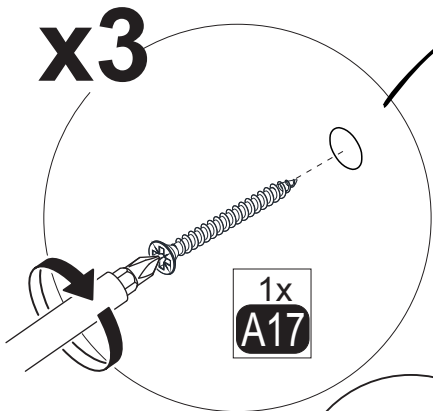

x1

11

12

VERSION 2

13

VERSION 2

VERSION 2

	<p>The amount of light changes when you press and hold</p>				
	<p>Color changes when you push and release</p>	<p>COLOUR1</p>	<p>COLOUR2</p>	<p>COLOUR3</p>	<p>ON/OFF</p>