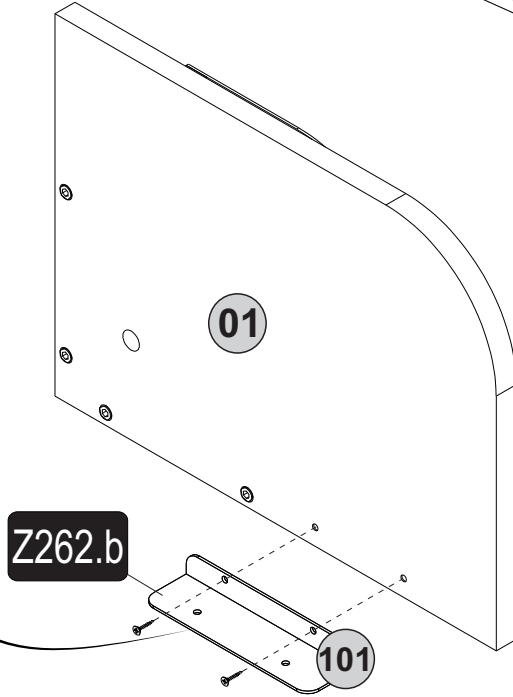

x1

11

12

VERSION 2

13

VERSION 2

VERSION 2

	<p>The amount of light changes when you press and hold</p>				
	<p>Color changes when you push and release</p>	<p>COLOUR1</p>	<p>COLOUR2</p>	<p>COLOUR3</p>	<p>ON/OFF</p>