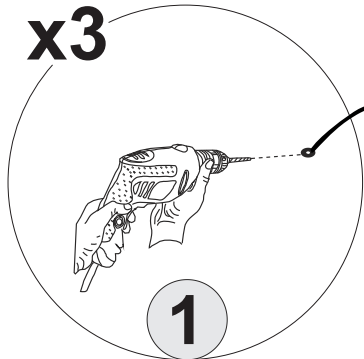

x1

11

12

VERSION 2

13

VERSION 2

VERSION 2

	<p>The amount of light changes when you press and hold</p>				
	<p>Color changes when you push and release</p>	<p>COLOUR1</p>	<p>COLOUR2</p>	<p>COLOUR3</p>	<p>ON/OFF</p>