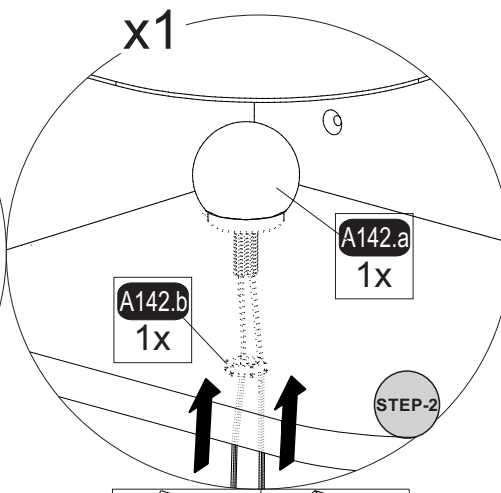

x1

11

12

VERSION 2

13

VERSION 2

VERSION 2

	<p>The amount of light changes when you press and hold</p>				
	<p>Color changes when you push and release</p>	<p>COLOUR1</p>	<p>COLOUR2</p>	<p>COLOUR3</p>	<p>ON/OFF</p>