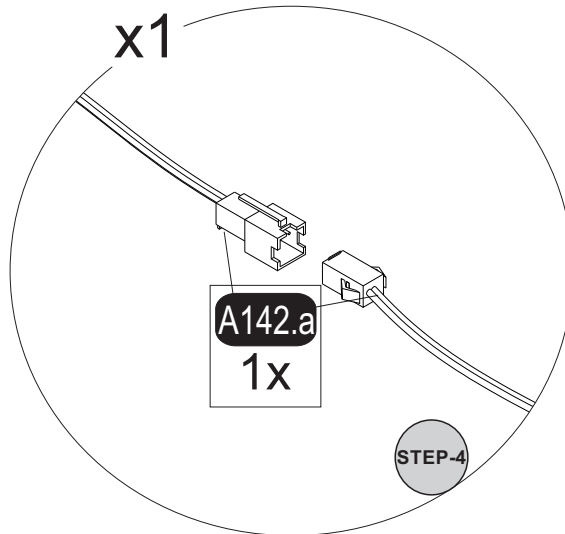

x1

11

12

VERSION 2

13

VERSION 2

VERSION 2

	<p>The amount of light changes when you press and hold</p>				
	<p>Color changes when you push and release</p>	<p>COLOUR1</p>	<p>COLOUR2</p>	<p>COLOUR3</p>	<p>ON/OFF</p>