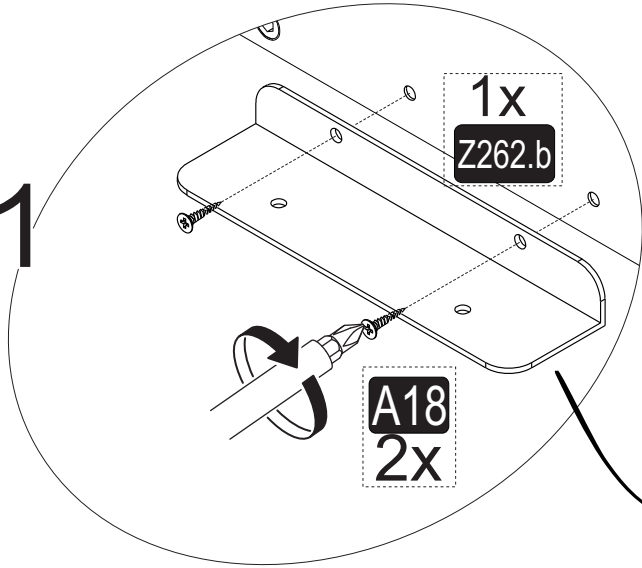

x1

11

12

VERSION 2

13

VERSION 2

VERSION 2

	<p>The amount of light changes when you press and hold</p>				
	<p>Color changes when you push and release</p>	<p>COLOUR1</p>	<p>COLOUR2</p>	<p>COLOUR3</p>	<p>ON/OFF</p>