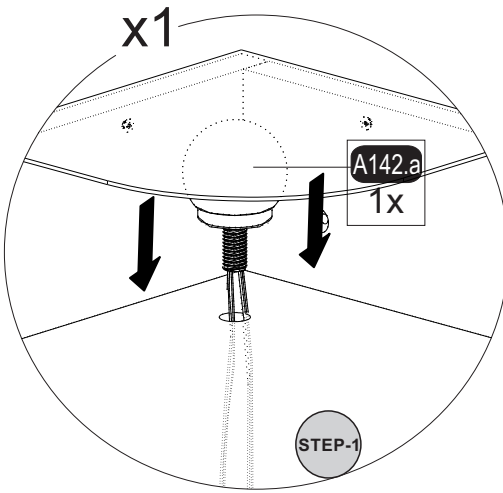

x1

11

12

VERSION 2

13

VERSION 2

VERSION 2

	<p>The amount of light changes when you press and hold</p>				
	<p>Color changes when you push and release</p>	<p>COLOUR1</p>	<p>COLOUR2</p>	<p>COLOUR3</p>	<p>ON/OFF</p>