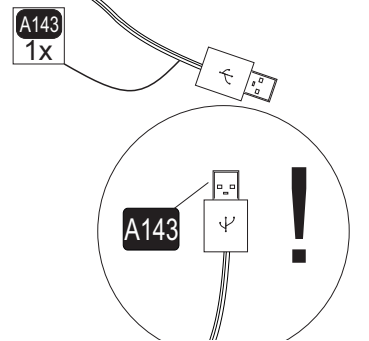

i GP037-0283,2

A04  Ø8 14x	A06  18mm C-16x	A12  Allen 1x	A13  50mm 6x	A16  DbØ8 2x
A17  4x50 2x	A22  Minifix k18 8x	A23  Minifix M10 8x	A142.b  3x	A142.a  3x
A143  1x				

1

2

3

4

5

6

7

8

9

	<p>The amount of light changes when you press and hold</p>				
	<p>Color changes when you push and release</p>	<p>COLOUR1</p>	<p>COLOUR2</p>	<p>COLOUR3</p>	<p>ON/OFF</p>

11

x2