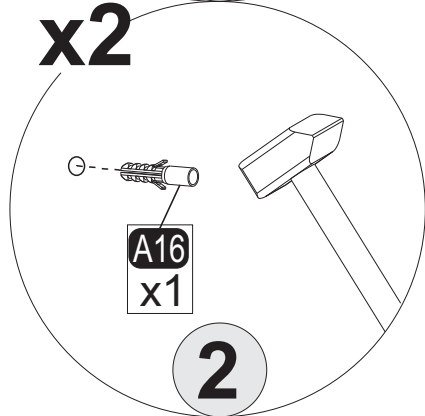

i GP037-0283,2

A04  Ø8 14x	A06  18mm C-16x	A12  Allen 1x	A13  50mm 6x	A16  DbØ8 2x
A17  4x50 2x	A22  Minifix k18 8x	A23  Minifix M10 8x	A142.b  3x	A142.a  3x
A143  1x				

1

2

3

4

5

6

7

8

9

	<p>The amount of light changes when you press and hold</p>				
	<p>Color changes when you push and release</p>	<p>COLOUR1</p>	<p>COLOUR2</p>	<p>COLOUR3</p>	<p>ON/OFF</p>

11

x2