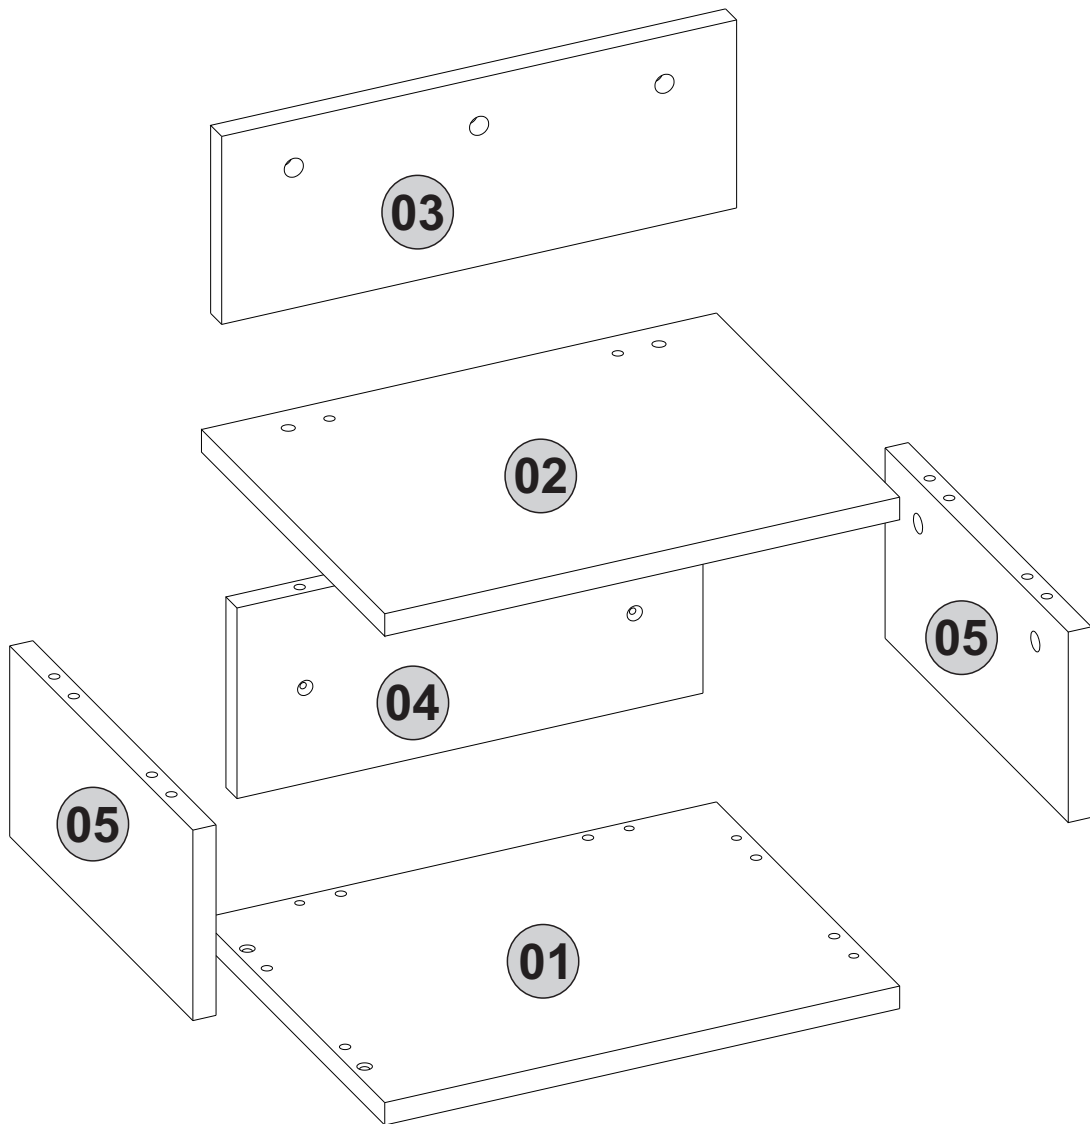

i GP037-0283,2

A04  Ø8 14x	A06  18mm C-16x	A12  Allen 1x	A13  50mm 6x	A16  DbØ8 2x
A17  4x50 2x	A22  Minifix k18 8x	A23  Minifix M10 8x	A142.b  3x	A142.a  3x
A143  1x				

1

2

3

4

5

6

7

8

9

	<p>The amount of light changes when you press and hold</p>				
	<p>Color changes when you push and release</p>	<p>COLOUR1</p>	<p>COLOUR2</p>	<p>COLOUR3</p>	<p>ON/OFF</p>

11

x2