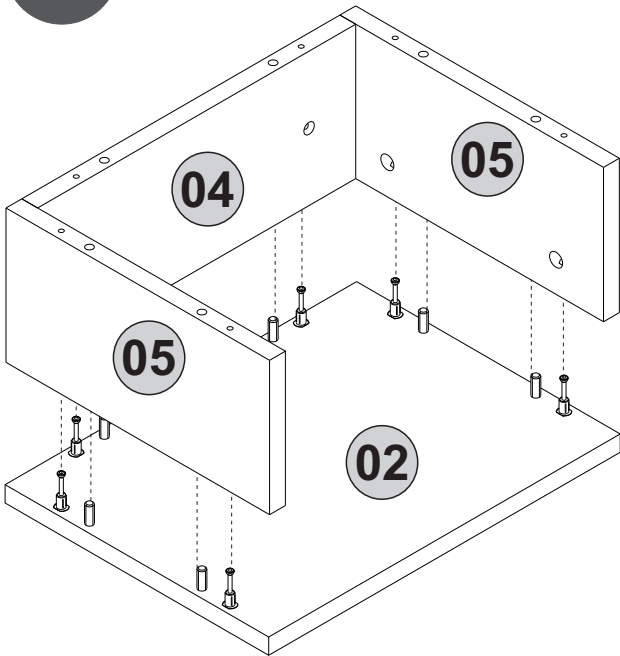

i GP037-0283,2

A04  Ø8 14x	A06  18mm C-16x	A12  Allen 1x	A13  50mm 6x	A16  DbØ8 2x
A17  4x50 2x	A22  Minifix k18 8x	A23  Minifix M10 8x	A142.b  3x	A142.a  3x
A143  1x				

1

2

3

4

5

6

7

8

9

	<p>The amount of light changes when you press and hold</p>				
	<p>Color changes when you push and release</p>	<p>COLOUR1</p>	<p>COLOUR2</p>	<p>COLOUR3</p>	<p>ON/OFF</p>

11

x2