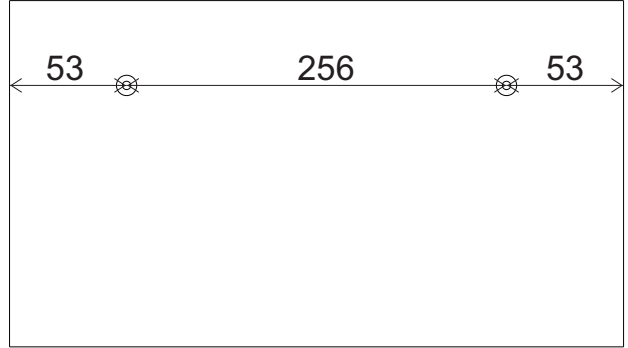

i GP037-0283,2

A04  Ø8 14x	A06  18mm C-16x	A12  Allen 1x	A13  50mm 6x	A16  DbØ8 2x
A17  4x50 2x	A22  Minifix k18 8x	A23  Minifix M10 8x	A142.b  3x	A142.a  3x
A143  1x				

1

2

3

4

5

6

7

8

9

	<p>The amount of light changes when you press and hold</p>				
	<p>Color changes when you push and release</p>	<p>COLOUR1</p>	<p>COLOUR2</p>	<p>COLOUR3</p>	<p>ON/OFF</p>

11

x2