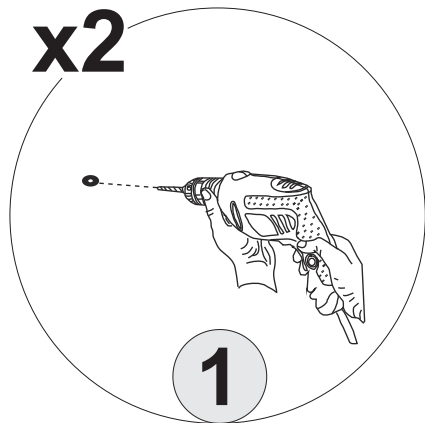

i GP037-0283,2

A04  Ø8 14x	A06  18mm C-16x	A12  Allen 1x	A13  50mm 6x	A16  DbØ8 2x
A17  4x50 2x	A22  Minifix k18 8x	A23  Minifix M10 8x	A142.b  3x	A142.a  3x
A143  1x				

1

2

3

4

5

6

7

8

9

	<p>The amount of light changes when you press and hold</p>				
	<p>Color changes when you push and release</p>	<p>COLOUR1</p>	<p>COLOUR2</p>	<p>COLOUR3</p>	<p>ON/OFF</p>

11

x2