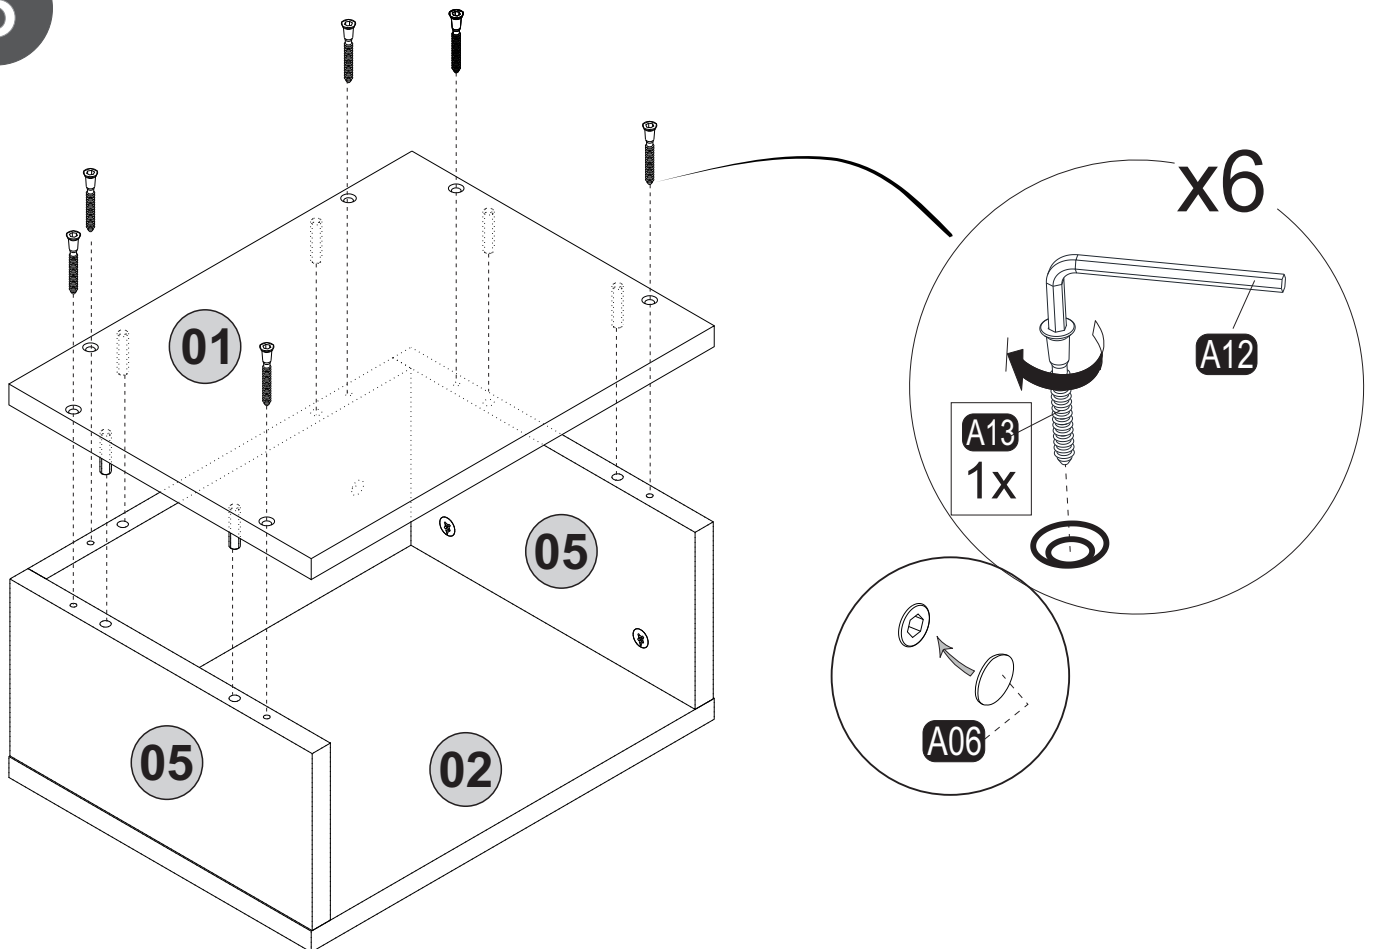

i GP037-0283,2

A04  Ø8 14x	A06  18mm C-16x	A12  Allen 1x	A13  50mm 6x	A16  DbØ8 2x
A17  4x50 2x	A22  Minifix k18 8x	A23  Minifix M10 8x	A142.b  3x	A142.a  3x
A143  1x				

1

2

3

4

5

6

7

8

9

	<p>The amount of light changes when you press and hold</p>				
	<p>Color changes when you push and release</p>	<p>COLOUR1</p>	<p>COLOUR2</p>	<p>COLOUR3</p>	<p>ON/OFF</p>

11

x2