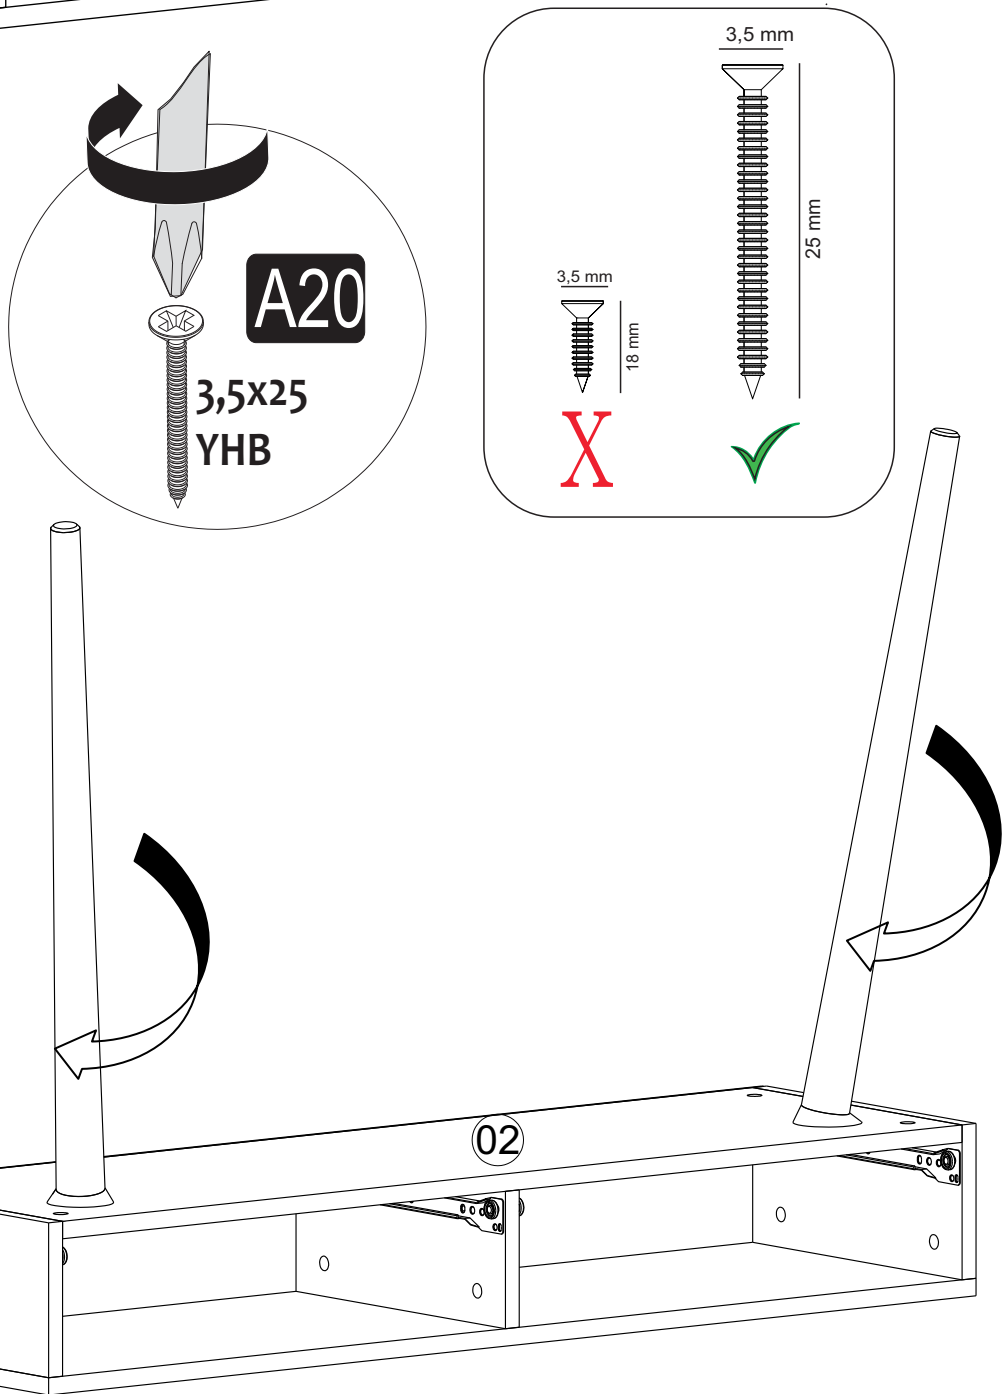

**i** GP042-0132,1

120 x 35 x 89,3cm

The necessary tools (not included)

# 3

4

5

6

7

8

9