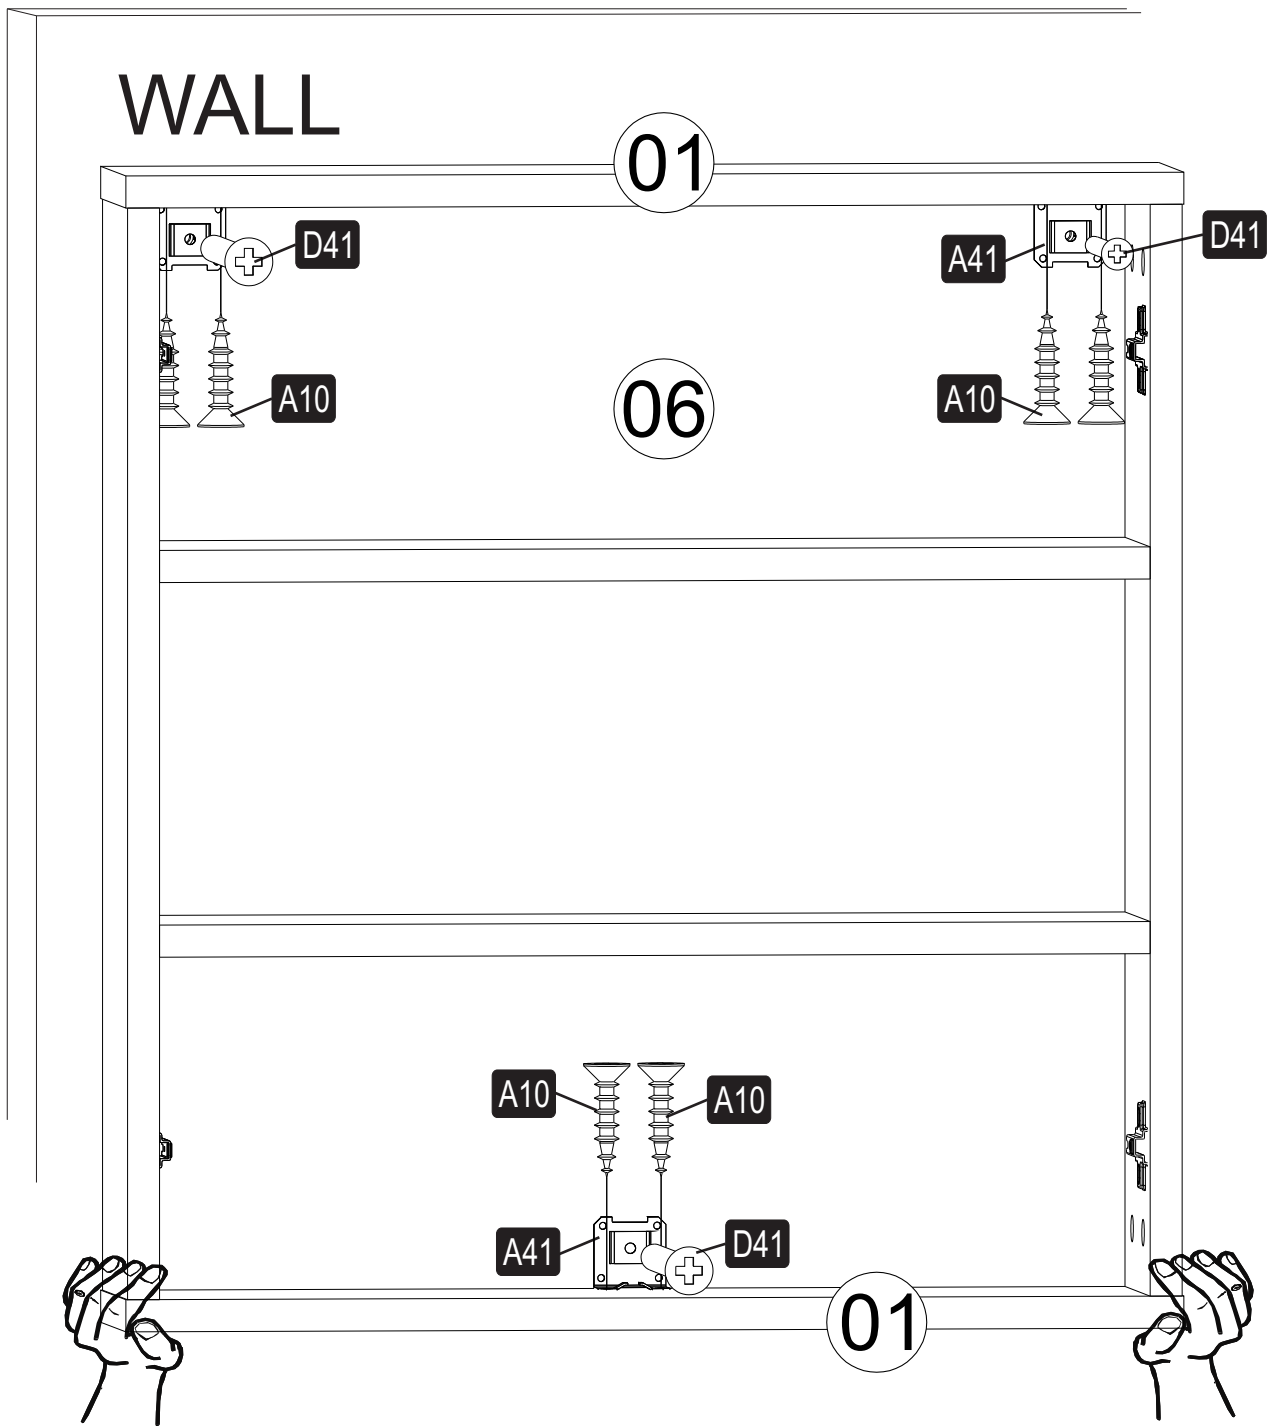

i GP042-0274,1

59,6 x 16,4 x 64,8cm

A01  16x	A02  16x	A28  45x	A13  4x	A12  4x
A04  A 16x	A14 M4x22  2x	D69 Ø8  3x	E18  KRM 128 MM 1x	A41  3x
A10 3,5x18  22x	D41 5x70 YHB  3x			

1

2

3

4

5

6

7 4x

8

9

10

WALL

WALL

PART-1

PART-2

PART-3

PART-4

PART-5

PART-6

A= to connect the hinge to the door
 B= to arrange the door

arrows to show the directions for arrangement of doors.