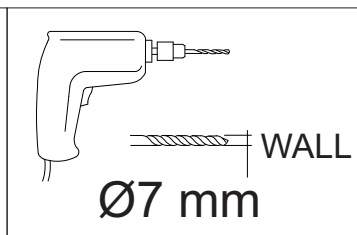

i GP042-0274,1

59,6 x 16,4 x 64,8cm

A01  16x	A02  16x	A28  45x	A13  4x	A12  4x
A04  A 16x	A14 M4x22  2x	D69 Ø8  3x	E18  KRM 128 MM 1x	A41  3x
A10 3,5x18  22x	D41 5x70 YHB  3x			

1

2

3

4

5

6

7 4x

8

9

10

WALL

WALL

PART-1

PART-2

PART-3

PART-4

PART-5

PART-6

A= to connect the hinge to the door
 B= to arrange the door

arrows to show the directions for arrangement of doors.