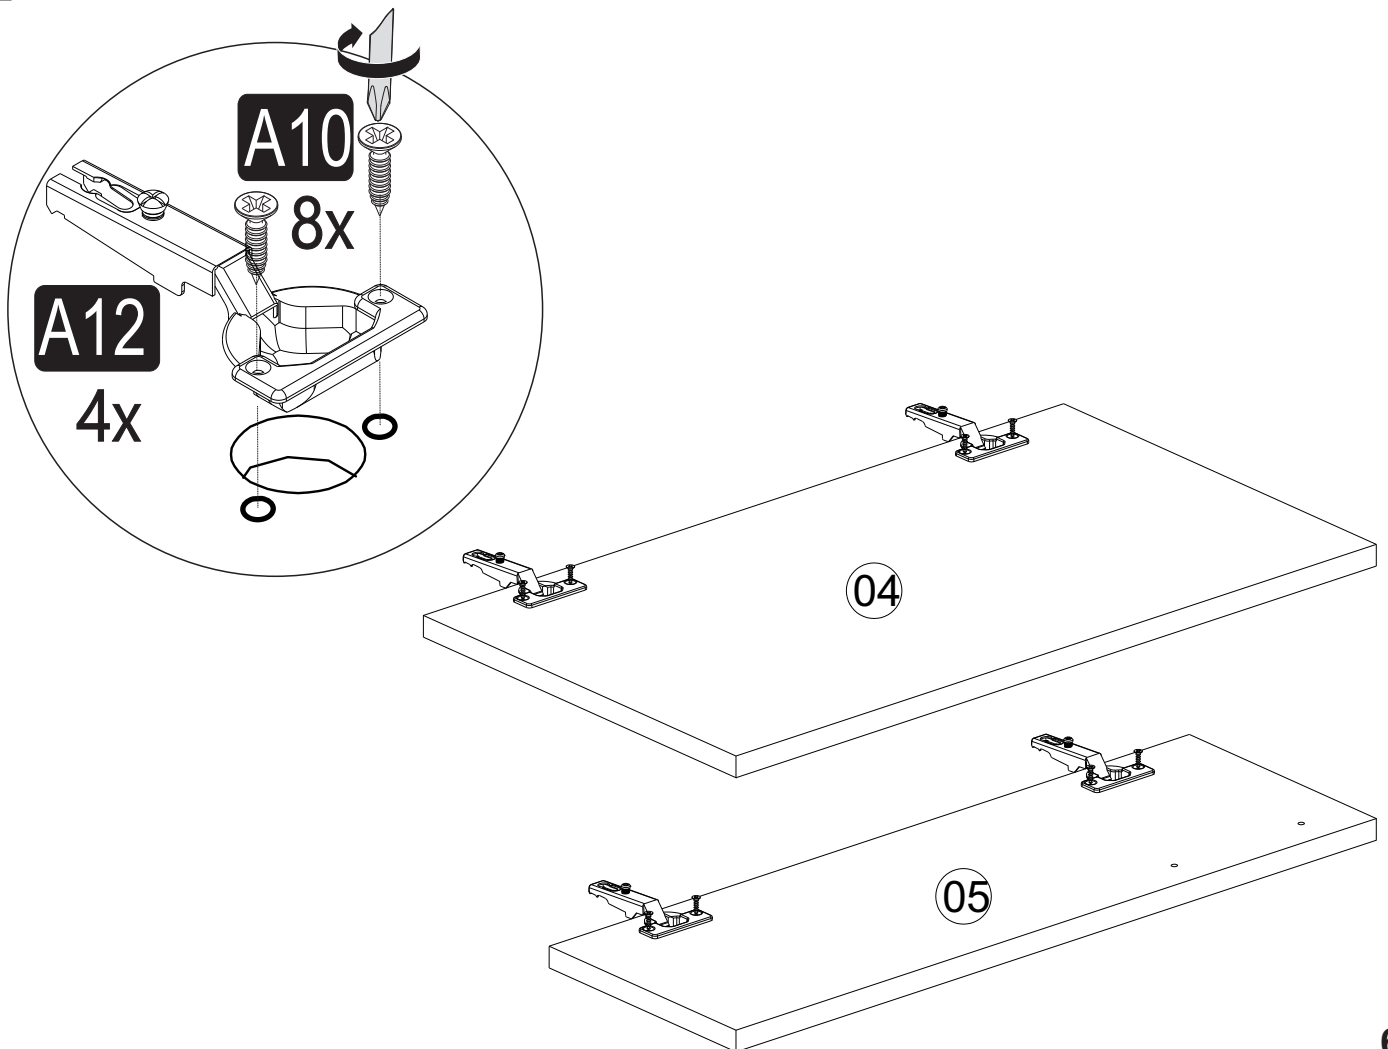

i GP042-0274,1

59,6 x 16,4 x 64,8cm

A01  16x	A02  16x	A28  45x	A13  4x	A12  4x
A04  A 16x	A14 M4x22  2x	D69 Ø8  3x	E18  KRM 128 MM 1x	A41  3x
A10 3,5x18  22x	D41 5x70 YHB  3x			

1

2

3

4

5

6

7 4x

8

9

10

WALL

WALL

PART-1

PART-2

PART-3

PART-4

PART-5

PART-6

A= to connect the hinge to the door
 B= to arrange the door

arrows to show the directions for arrangement of doors.