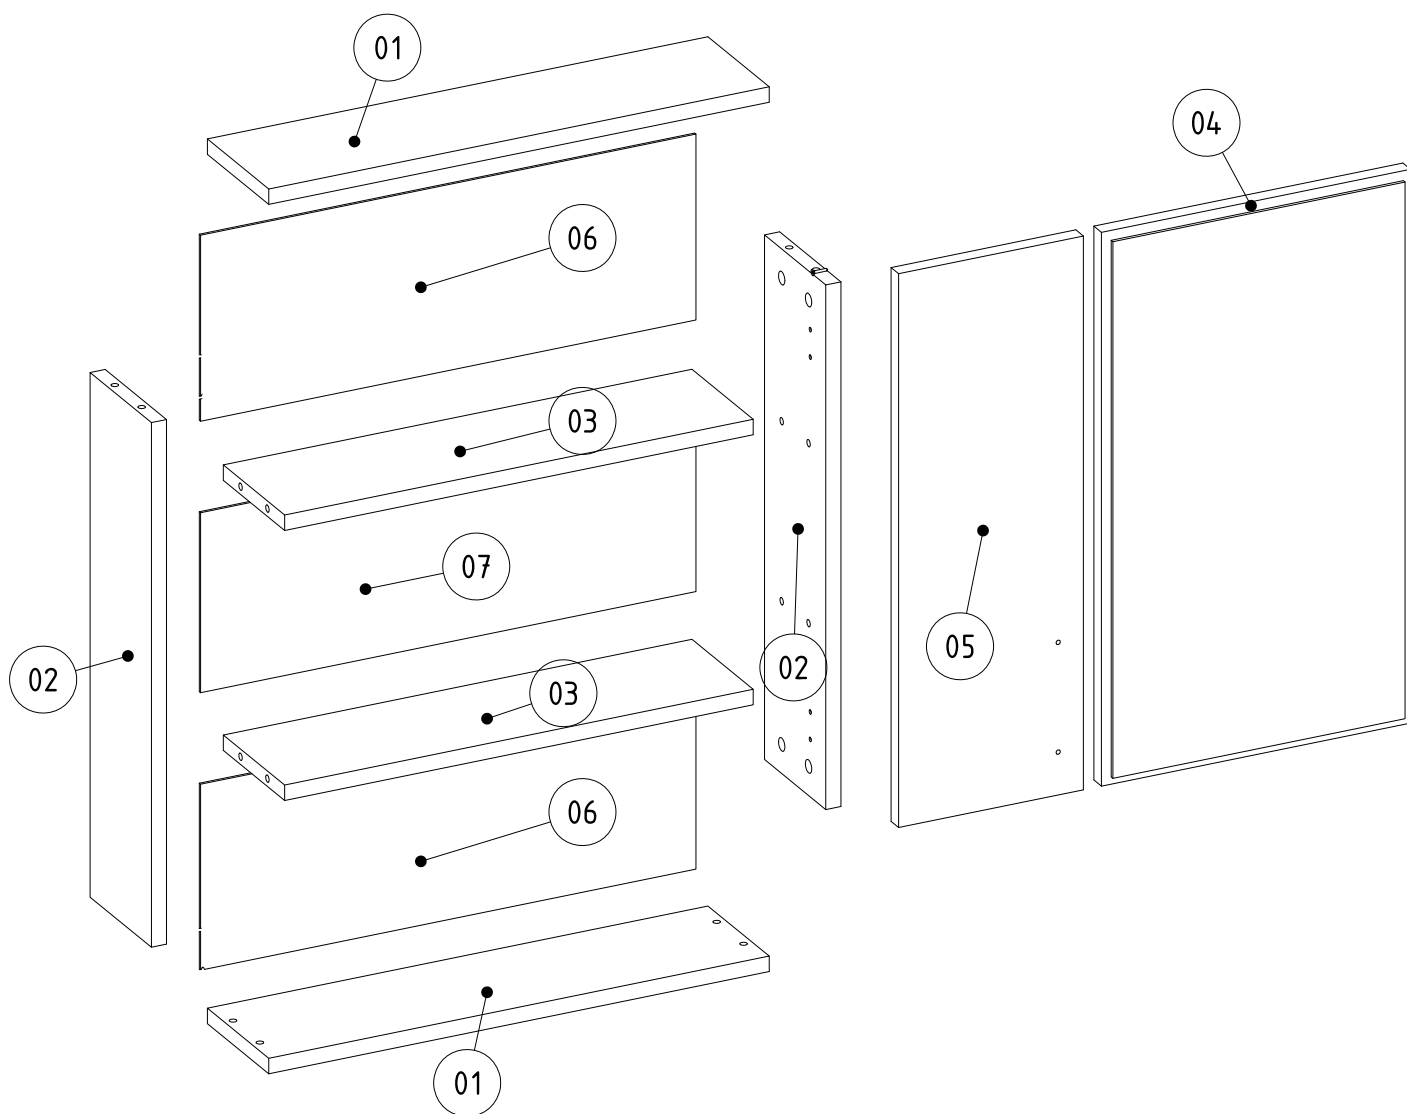

i GP042-0274,1

59,6 x 16,4 x 64,8cm

A01  16x	A02  16x	A28  45x	A13  4x	A12  4x
A04  A 16x	A14 M4x22  2x	D69 Ø8  3x	E18  KRM 128 MM 1x	A41  3x
A10 3,5x18  22x	D41 5x70 YHB  3x			

1

2

3

4

5

6

7 4x

8

9

10

WALL

WALL

PART-1

PART-2

PART-3

PART-4

PART-5

PART-6

A= to connect the hinge to the door
 B= to arrange the door

arrows to show the directions for arrangement of doors.