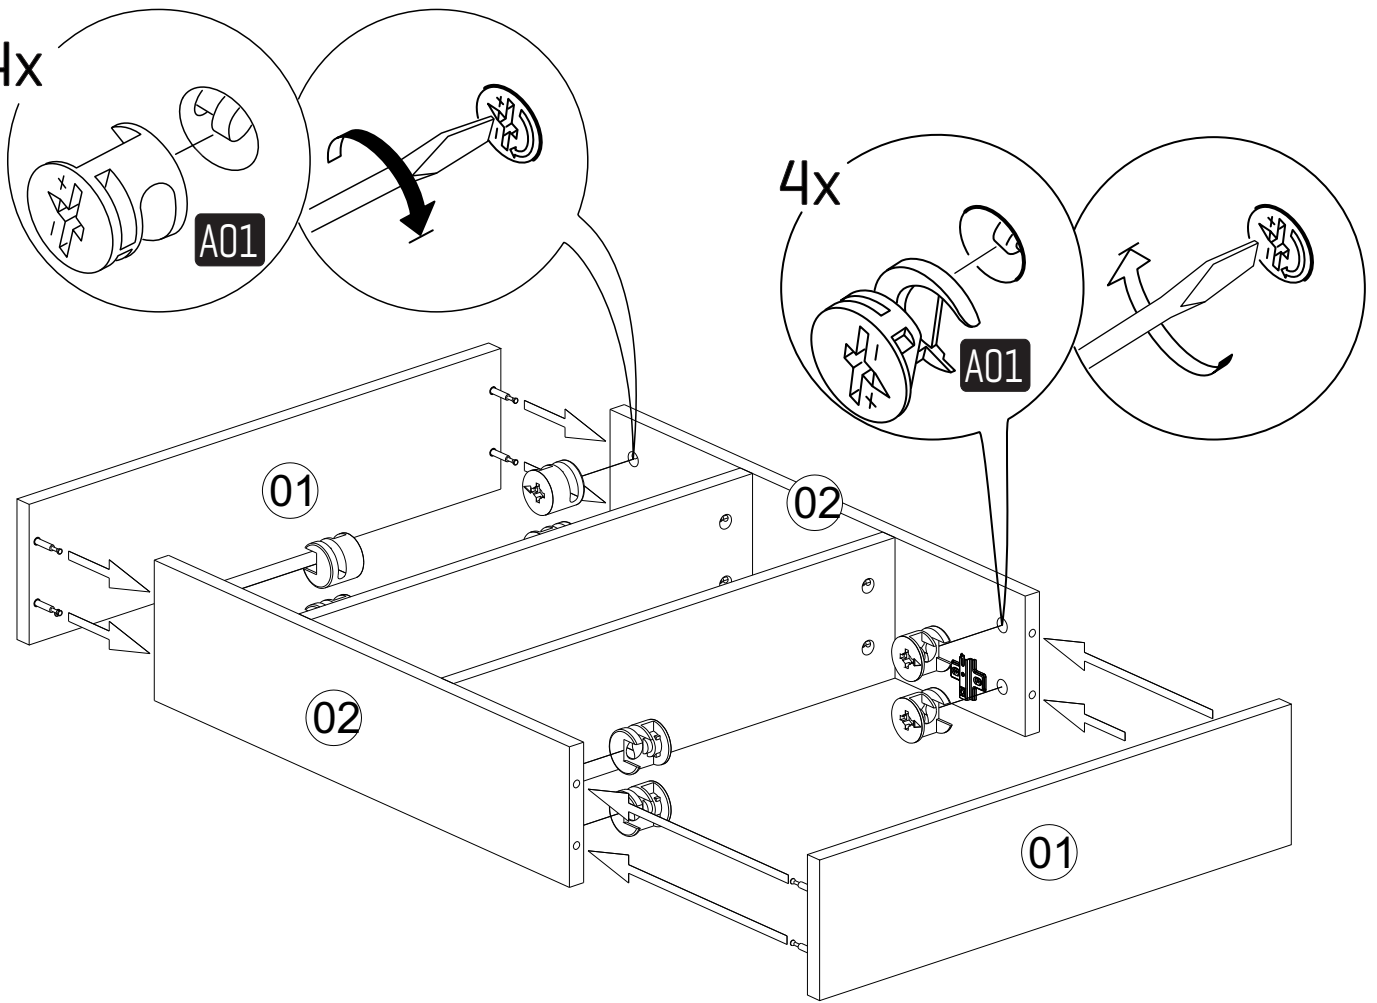

i GP042-0274,1

59,6 x 16,4 x 64,8cm

A01  16x	A02  16x	A28  45x	A13  4x	A12  4x
A04  A 16x	A14 M4x22  2x	D69 Ø8  3x	E18  KRM 128 MM 1x	A41  3x
A10 3,5x18  22x	D41 5x70 YHB  3x			

1

2

3

4

5

6

7 4x

8

9

10

WALL

WALL

PART-1

PART-2

PART-3

PART-4

PART-5

PART-6

A= to connect the hinge to the door
 B= to arrange the door

arrows to show the directions for arrangement of doors.