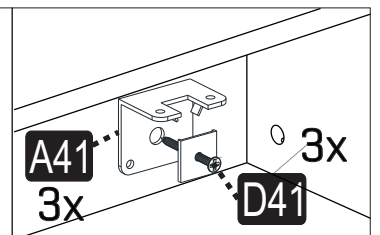

i GP042-0274,1

59,6 x 16,4 x 64,8cm

A01  16x	A02  16x	A28  45x	A13  4x	A12  4x
A04  A 16x	A14 M4x22  2x	D69 Ø8  3x	E18  KRM 128 MM 1x	A41  3x
A10 3,5x18  22x	D41 5x70 YHB  3x			

1

2

3

4

5

6

7 4x

8

9

10

WALL

WALL

PART-1

PART-2

PART-3

PART-4

PART-5

PART-6

A= to connect the hinge to the door
 B= to arrange the door

arrows to show the directions for arrangement of doors.