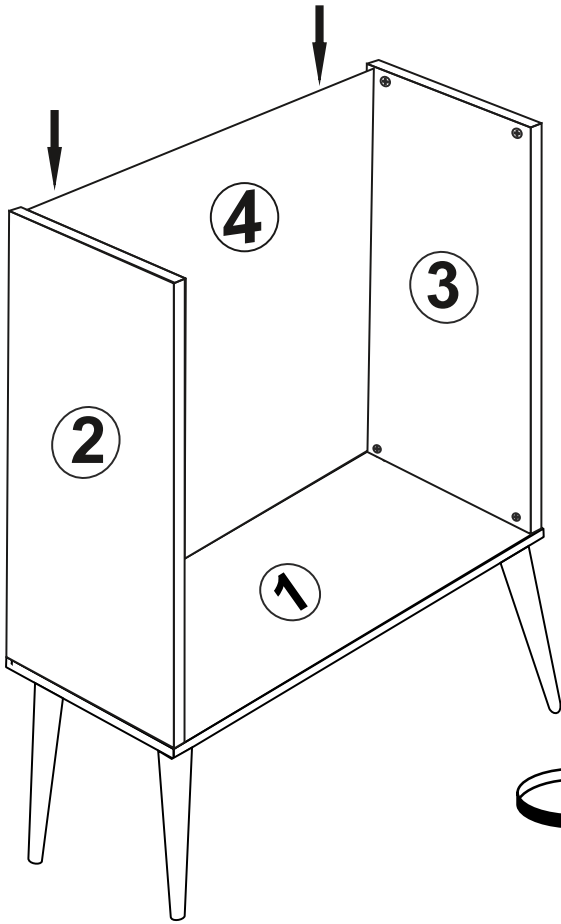

MINIFIX MİLİ
(MINIFIX SHAFT)

x4

KAVELA
(DOWEL)

x4