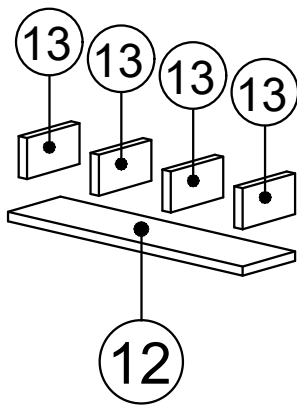

i GP052-0121,1

145 x 45 x 74cm

					
A	B	C	D	AJ	F
18 PCS	18 PCS	18 PCS	26 PCS	PLASTIC JOINING	PLUG
					
L	AK	AI	G	E	
5x80 SCREW	WALL PLUG	L IRON MITER (COVERED)	3,5x18 SCREW	CABINET SCREW	

8

10

9