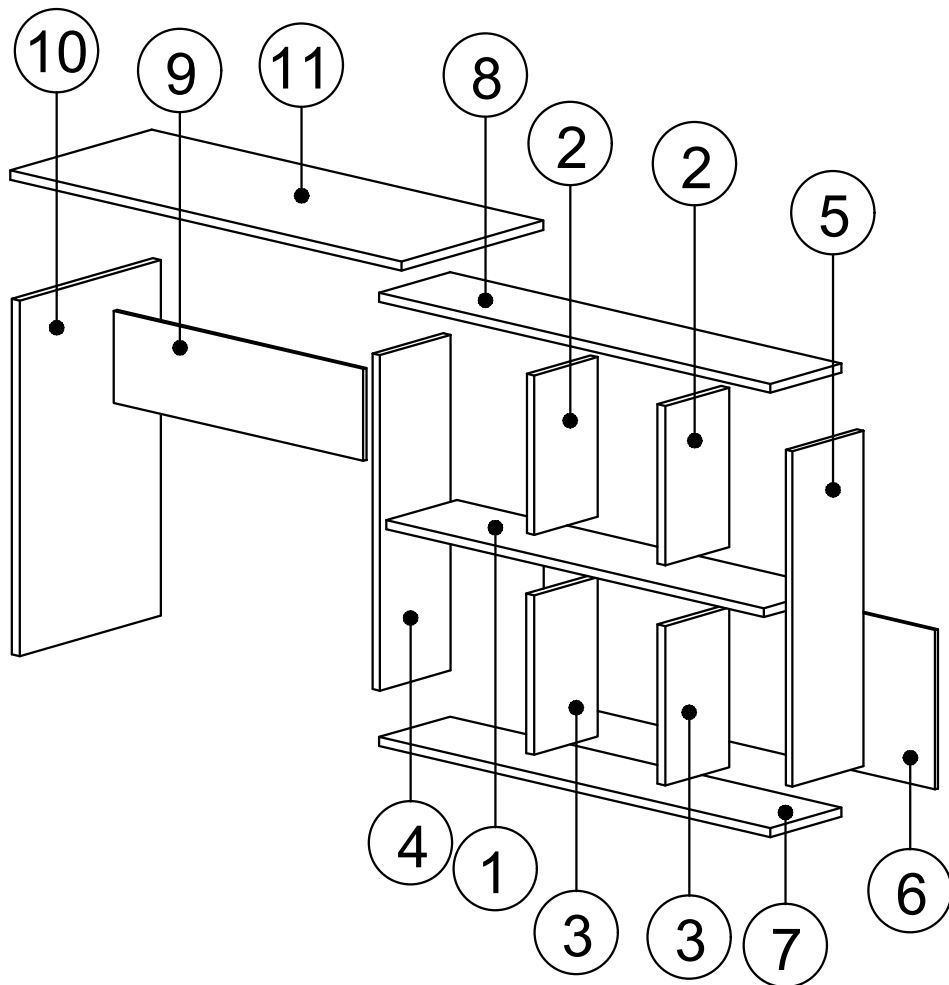

i GP052-0121,1

145 x 45 x 74cm

					
A	B	C	D	AJ	F
18 PCS	18 PCS	18 PCS	26 PCS	PLASTIC JOINING	PLUG
					
L	AK	AI	G	E	
5x80 SCREW	WALL PLUG	L IRON MITER (COVERED)	3,5x18 SCREW	CABINET SCREW	

8

10

9