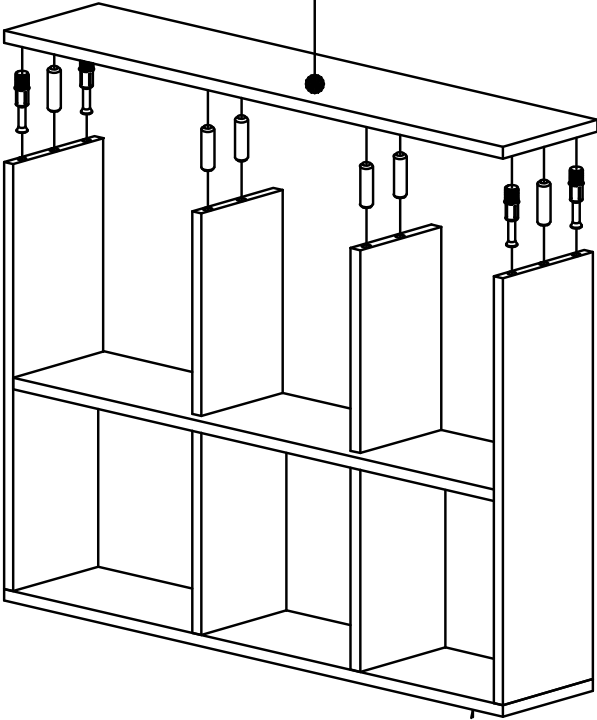

i GP052-0121,1

145 x 45 x 74cm

					
A	B	C	D	AJ	F
18 PCS	18 PCS	18 PCS	26 PCS	PLASTIC JOINING	PLUG
					
L	AK	AI	G	E	
5x80 SCREW	WALL PLUG	L IRON MITER (COVERED)	3,5x18 SCREW	CABINET SCREW	

8

10

9