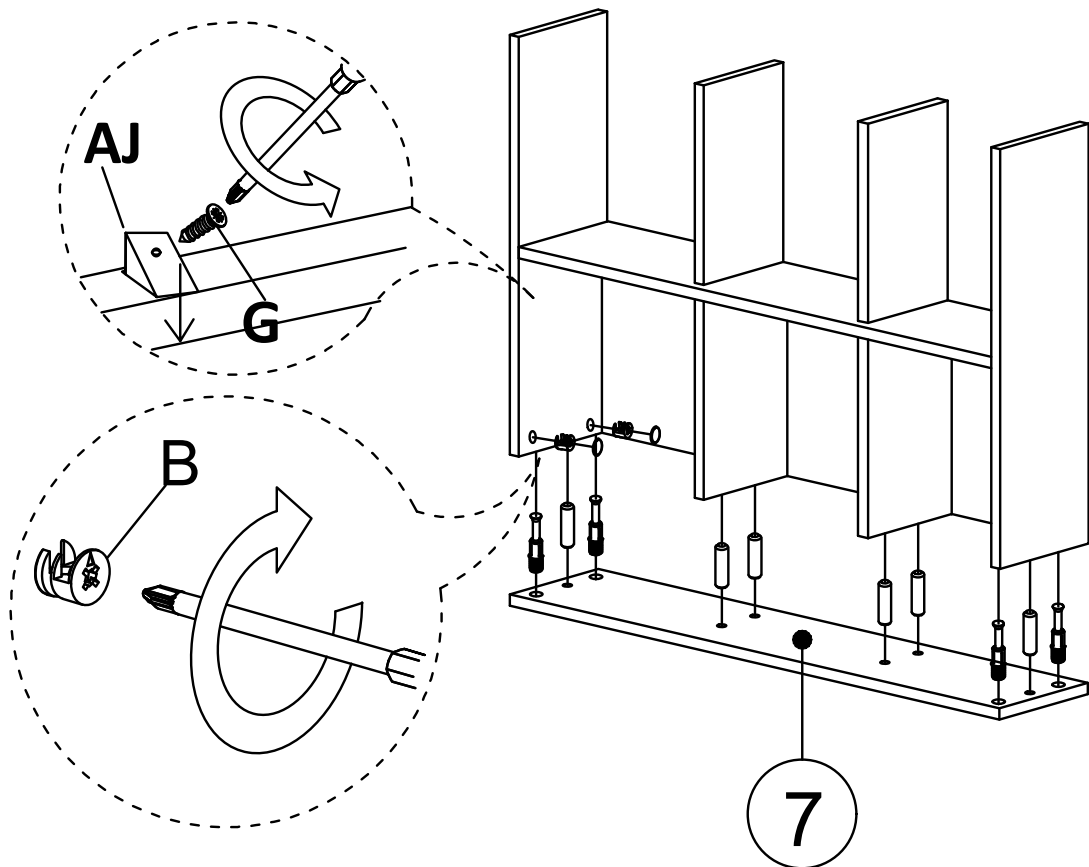

i GP052-0121,1

145 x 45 x 74cm

					
A	B	C	D	AJ	F
18 PCS	18 PCS	18 PCS	26 PCS	PLASTIC JOINING	PLUG
					
L	AK	AI	G	E	
5x80 SCREW	WALL PLUG	L IRON MITER (COVERED)	3,5x18 SCREW	CABINET SCREW	

8

10

9