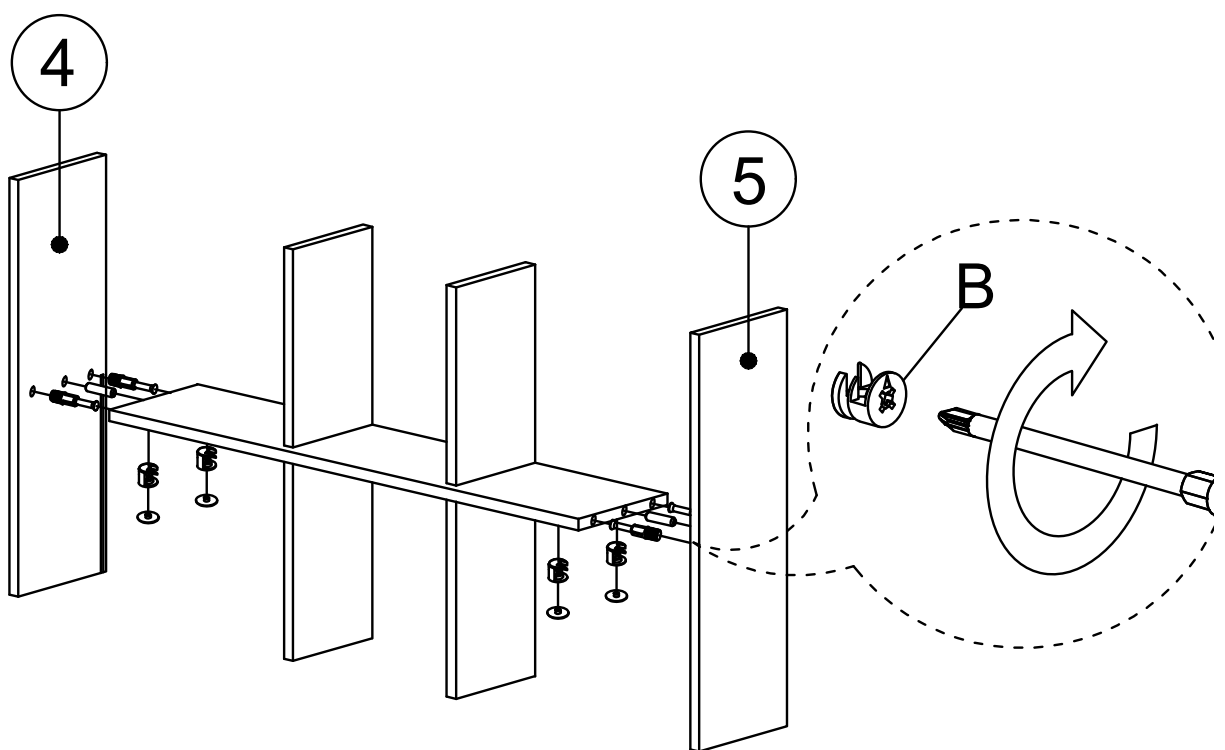

i GP052-0121,1

145 x 45 x 74cm

					
A	B	C	D	AJ	F
18 PCS	18 PCS	18 PCS	26 PCS	PLASTIC JOINING	PLUG
					
L	AK	AI	G	E	
5x80 SCREW	WALL PLUG	L IRON MITER (COVERED)	3,5x18 SCREW	CABINET SCREW	

8

10

9