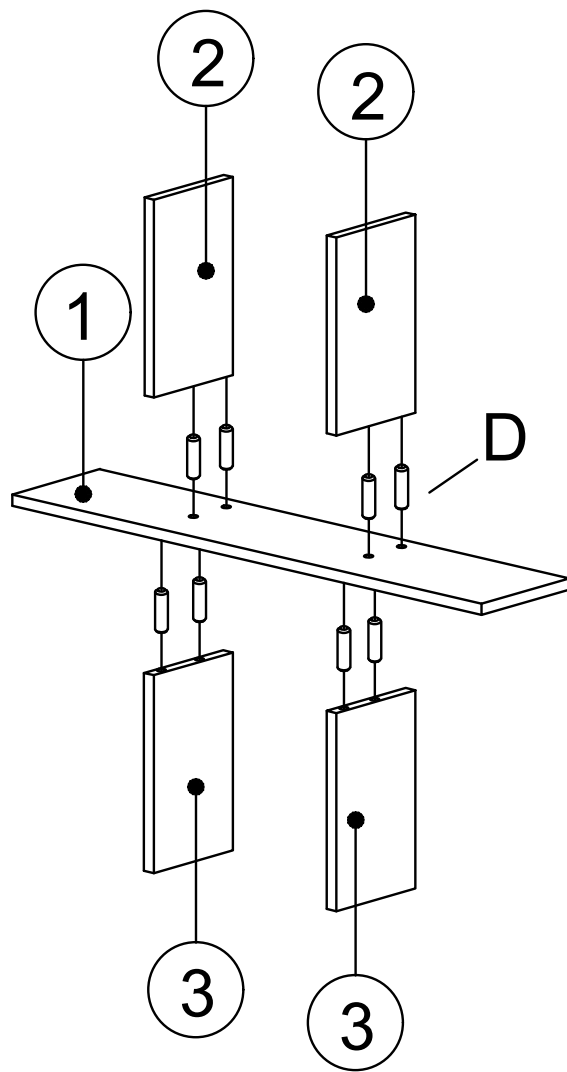

i GP052-0121,1

145 x 45 x 74cm

					
A	B	C	D	AJ	F
18 PCS	18 PCS	18 PCS	26 PCS	PLASTIC JOINING	PLUG
					
L	AK	AI	G	E	
5x80 SCREW	WALL PLUG	L IRON MITER (COVERED)	3,5x18 SCREW	CABINET SCREW	

8

10

9