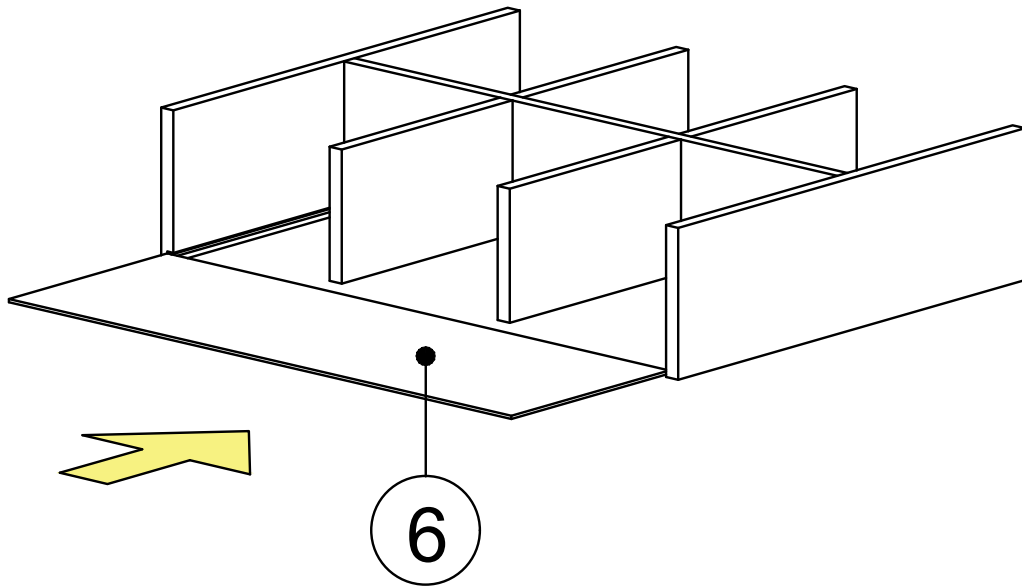

i GP052-0121,1

145 x 45 x 74cm

					
A	B	C	D	AJ	F
18 PCS	18 PCS	18 PCS	26 PCS	PLASTIC JOINING	PLUG
					
L	AK	AI	G	E	
5x80 SCREW	WALL PLUG	L IRON MITER (COVERED)	3,5x18 SCREW	CABINET SCREW	

8

10

9