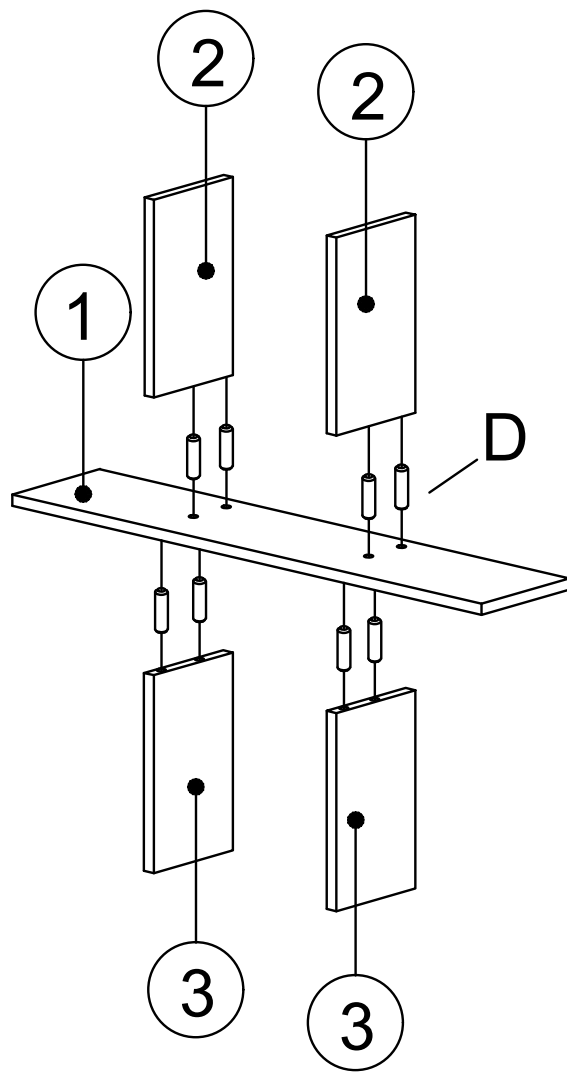

**i** GP052-0121,2

145 x 45 x 74cm

					
A	B	C	D	AJ	F
18 PCS	18 PCS	18 PCS	26 PCS	PLASTIC JOINING	PLUG
					
L	AK	AI	G	E	
X 2	X 2	X 2	x8	X 8	
5x80 SCREW	WALL PLUG	L IRON MITER (COVERED)	3,5x18 SCREW	CABINET SCREW	

8

10

9