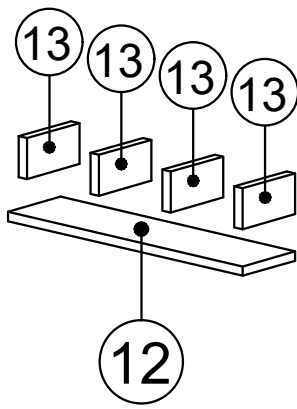

**i** GP052-0121,2

145 x 45 x 74cm

					
A	B	C	D	AJ	F
18 PCS	18 PCS	18 PCS	26 PCS	PLASTIC JOINING	PLUG
					
L	AK	AI	G	E	
X 2	X 2	X 2	x8	X 8	
5x80 SCREW	WALL PLUG	L IRON MITER (COVERED)	3,5x18 SCREW	CABINET SCREW	