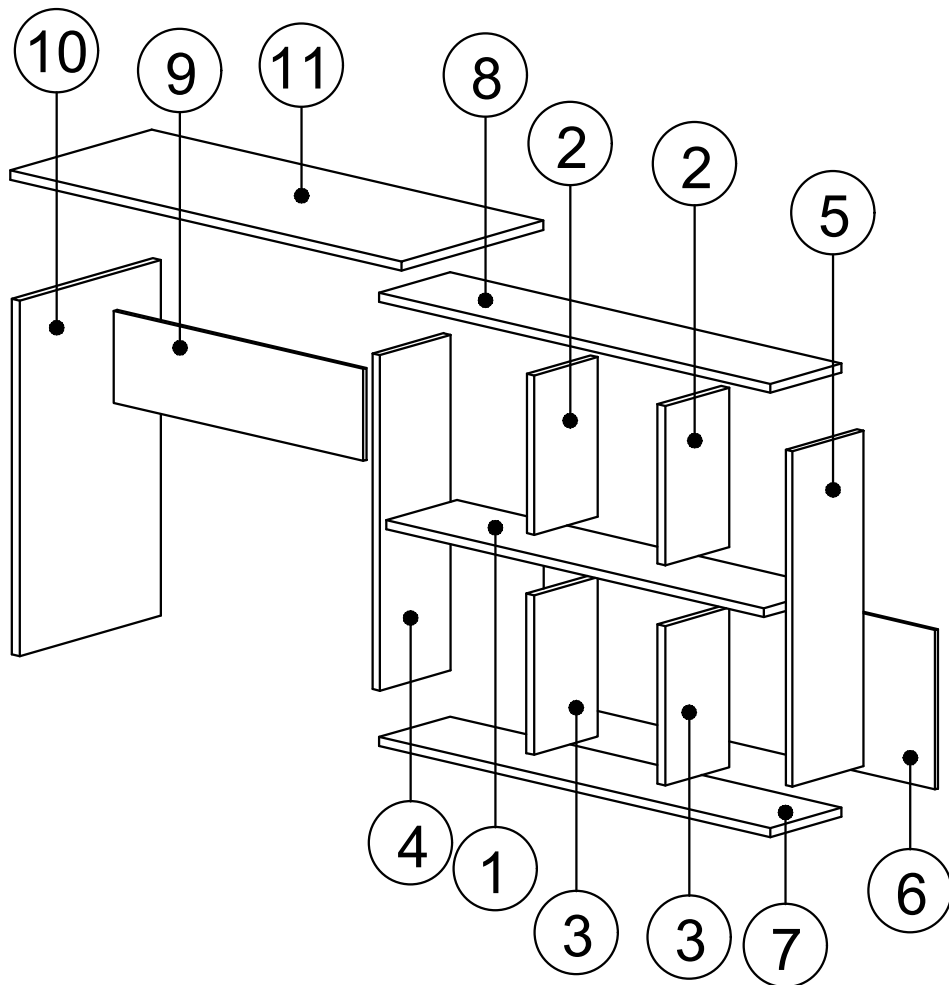

**i** GP052-0121,2

145 x 45 x 74cm

					
A	B	C	D	AJ	F
18 PCS	18 PCS	18 PCS	26 PCS	PLASTIC JOINING	PLUG
					
L	AK	AI	G	E	
X 2	X 2	X 2	x8	X 8	
5x80 SCREW	WALL PLUG	L IRON MITER (COVERED)	3,5x18 SCREW	CABINET SCREW	

8

10

9