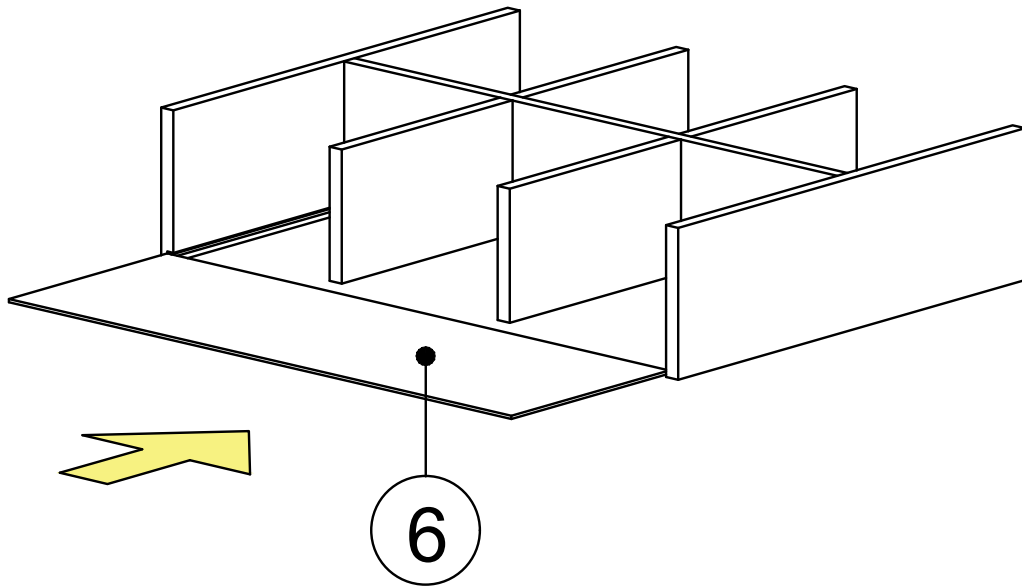

**i** GP052-0121,2

145 x 45 x 74cm

					
A	B	C	D	AJ	F
18 PCS	18 PCS	18 PCS	26 PCS	PLASTIC JOINING	PLUG
					
L	AK	AI	G	E	
X 2	X 2	X 2	x8	X 8	
5x80 SCREW	WALL PLUG	L IRON MITER (COVERED)	3,5x18 SCREW	CABINET SCREW	