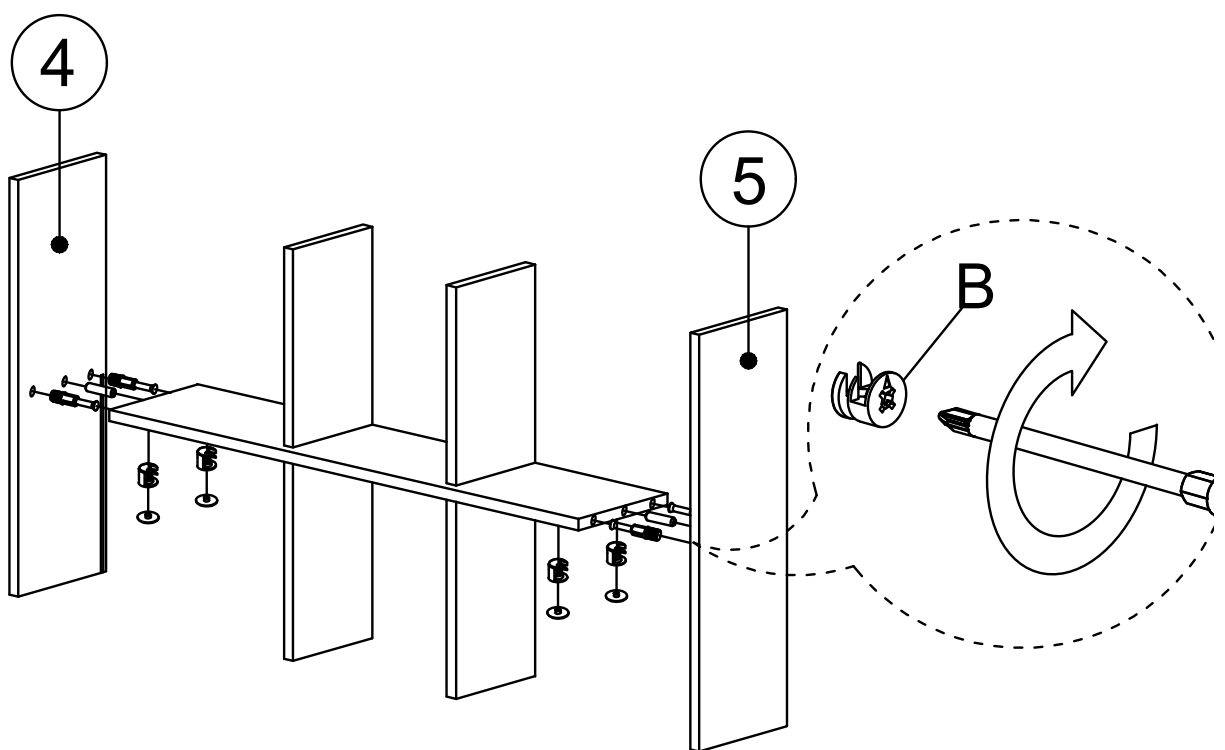

**i** GP052-0121,2

145 x 45 x 74cm

					
A	B	C	D	AJ	F
18 PCS	18 PCS	18 PCS	26 PCS	PLASTIC JOINING	PLUG
					
L	AK	AI	G	E	
X 2	X 2	X 2	x8	X 8	
5x80 SCREW	WALL PLUG	L IRON MITER (COVERED)	3,5x18 SCREW	CABINET SCREW	