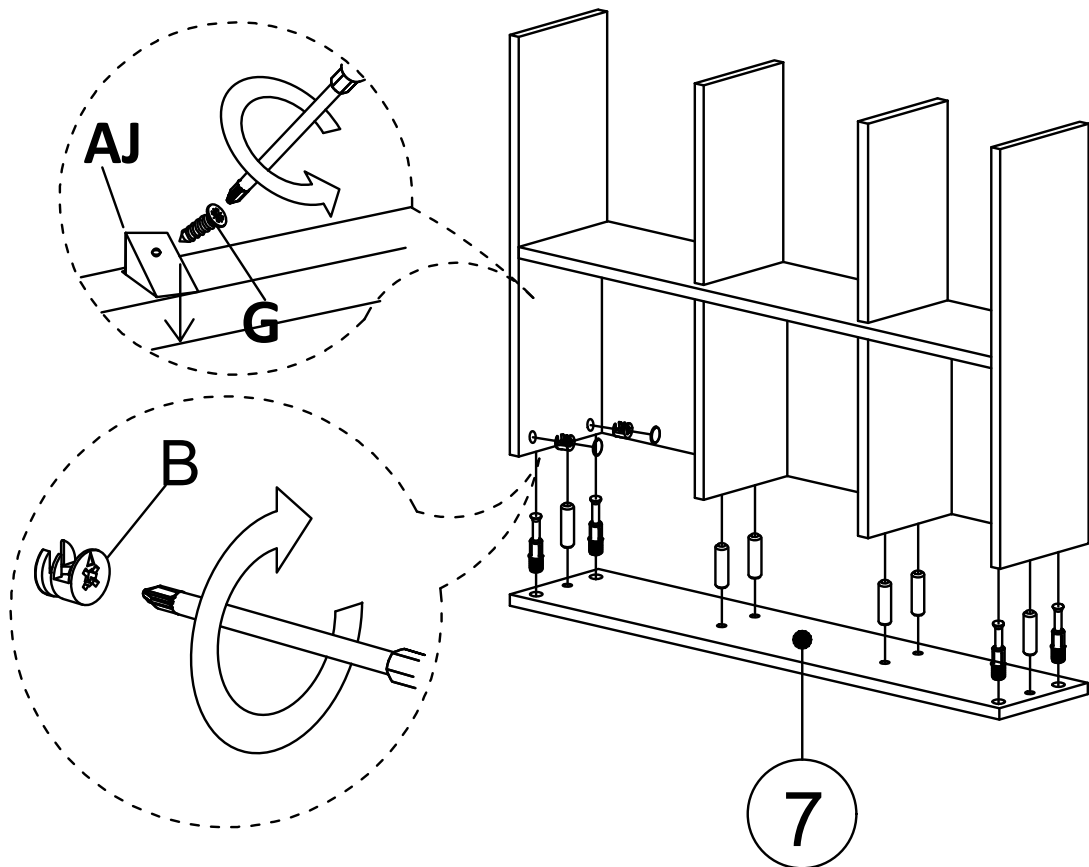

**i** GP052-0121,2

145 x 45 x 74cm

					
A	B	C	D	AJ	F
18 PCS	18 PCS	18 PCS	26 PCS	PLASTIC JOINING	PLUG
					
L	AK	AI	G	E	
X 2	X 2	X 2	x8	X 8	
5x80 SCREW	WALL PLUG	L IRON MITER (COVERED)	3,5x18 SCREW	CABINET SCREW	