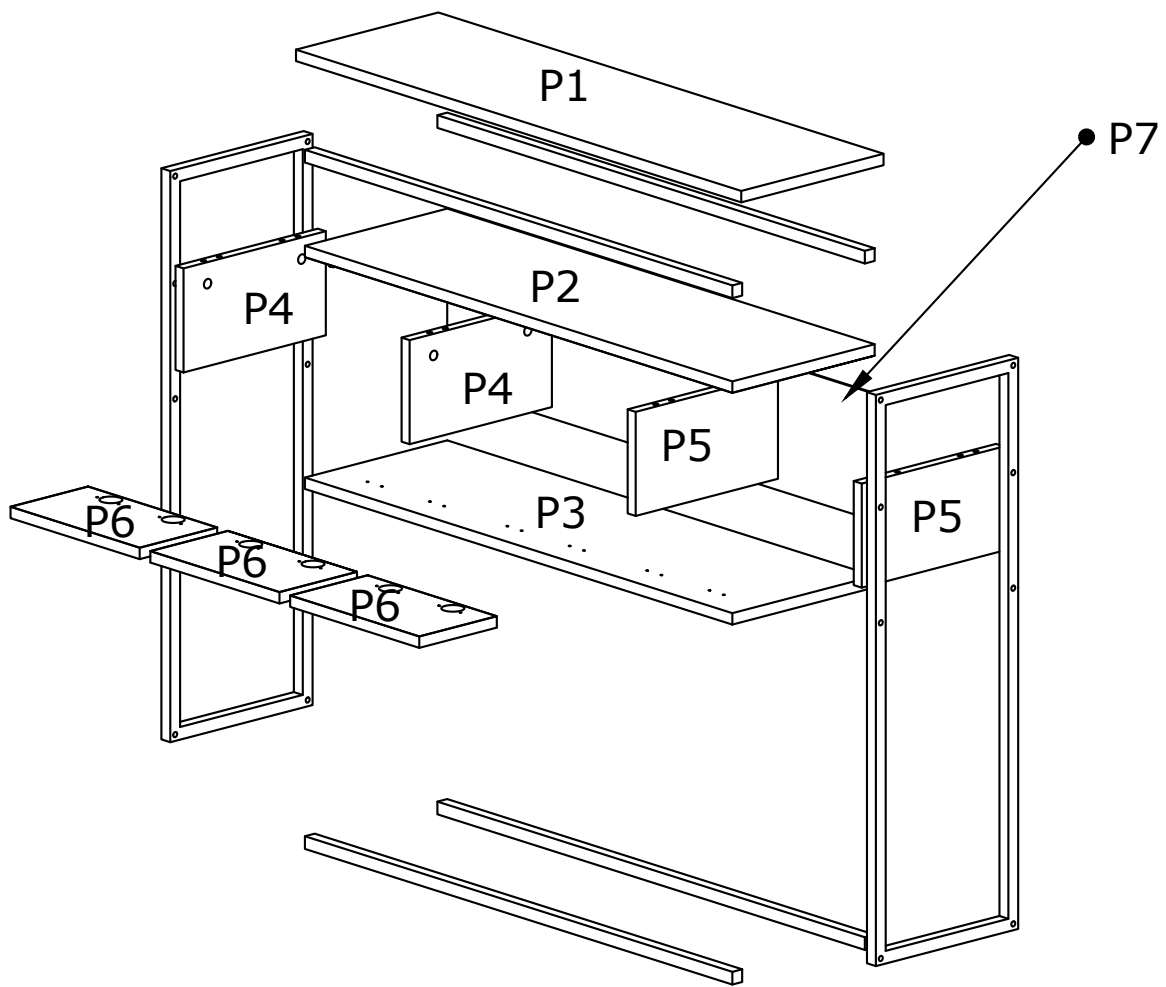

i GP052-0129,1

100 x 29 x 90cm

MINIFIX  8 PCS	DUFIX  8 PCS	ANCHOR  8 PCS	MINIFIX TAP  8 PCS	3,5*18 SCREW  36 PCS	4*50 SCREW  8 PCS
ALLEN KEY  1 PCS	M6*35 SCREW  8 PCS	4*35 SCREW  4 PCS	NAIL  24 PCS	BASS ON  3 PCS	WOOD SCREW  8 PCS
HINGE  6 PCS	HINGE  6 PCS				

STEP 1 :

STEP 2 :

3 PCS

STEP 3 :

STEP 4 :

STEP 5 :

STEP 6 :

STEP 7 :