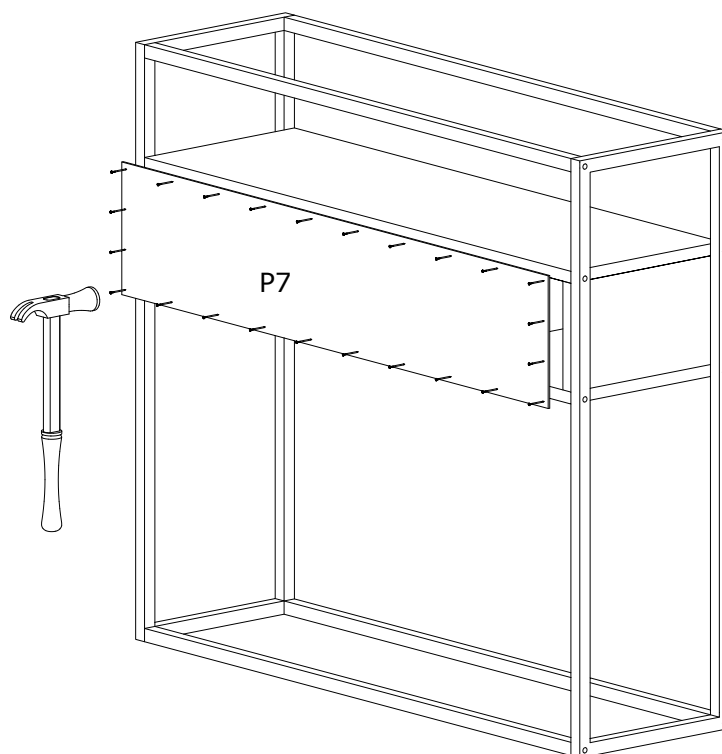

STEP 7 :

**WOOD
SCREW**

STEP 8 :

NAIL